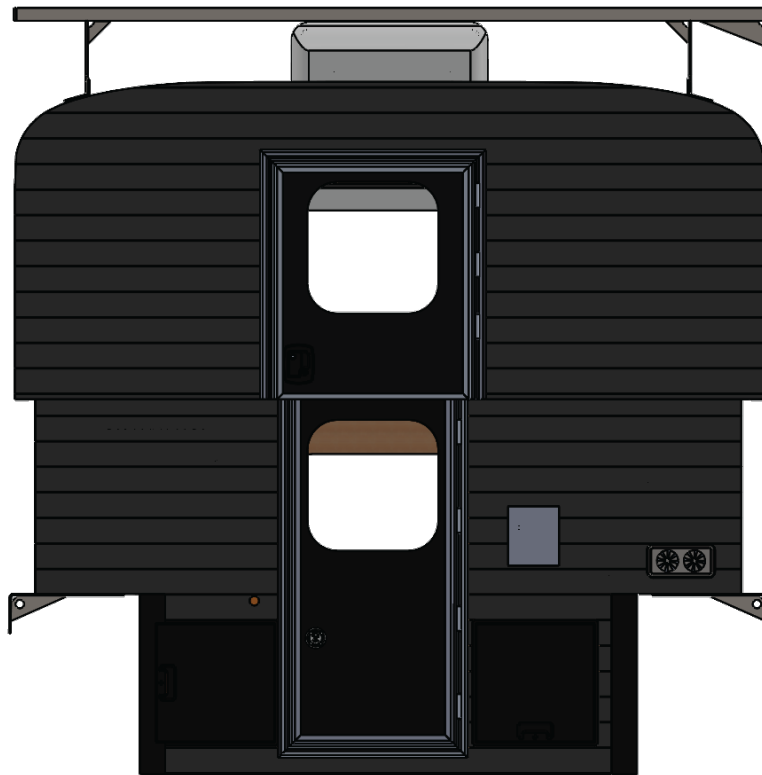

CAMPER ELEVATIONS