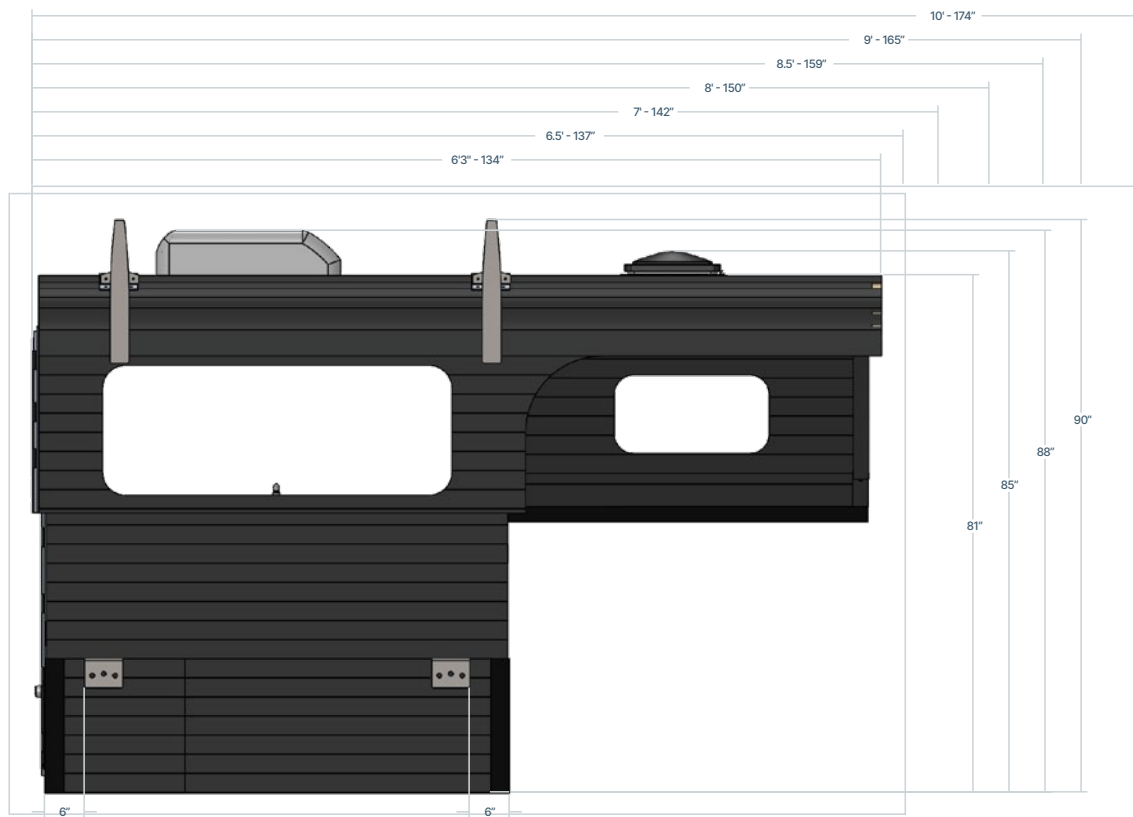

CAMPER ELEVATIONS

OVERALL LENGTH	
630 Camper	134"
650 Camper	173"
700 Camper	142"
800 Camper	150"

OVERALL LENGTH	
850 Camper	159"
900 Camper	165"
1000 Camper	174"