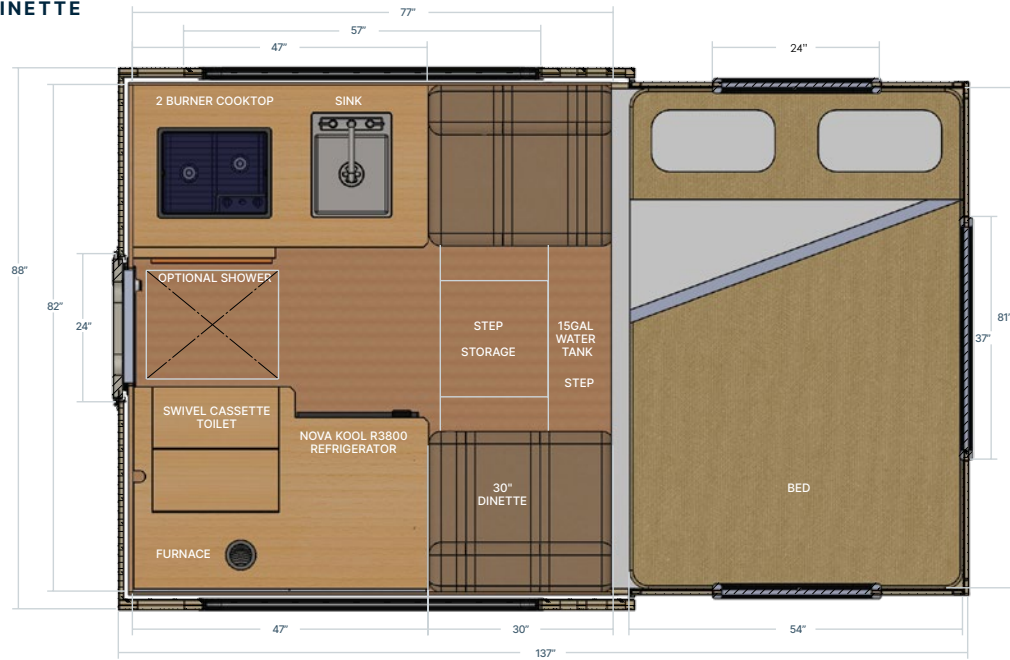

### SPECIFICATIONS

Floor Length	71"
Overall Length	125"
Width	83.5"
Interior Height	75"
Exterior Height	62.5" Lowered, 83.5" Raised
Truck Type	Short Bed

### SPECIFICATIONS

Floor Length	80"
Overall Length	137"
Width	83.5"
Interior Height	75"
Exterior Height	62.5" Lowered, 83.5" Raised
Truck Type	Short Bed

### SPECIFICATIONS

Floor Length	102"
Overall Length	159"
Width	83.5"
Interior Height	75"
Exterior Height	62.5" Lowered, 83.5" Raised
Truck Type	Long or Short Bed

### SPECIFICATIONS

Floor Length	117.5"
Overall Length	174.5"
Width	83.5"
Interior Height	75"
Exterior Height	62.5" Lowered, 83.5" Raised
Truck Type	Long Bed