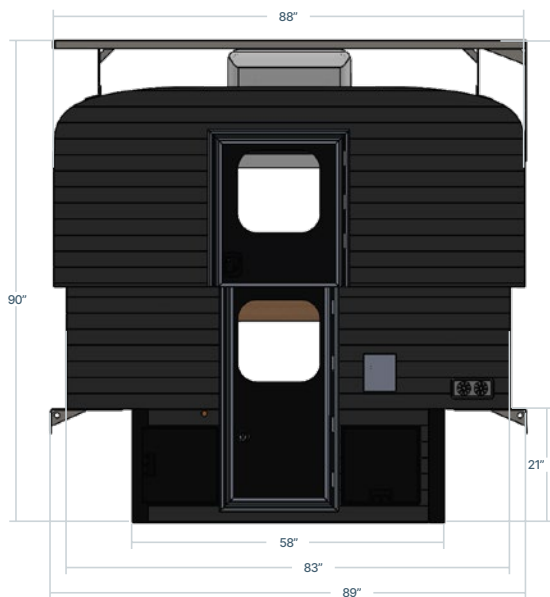

CAMPER ELEVATIONS