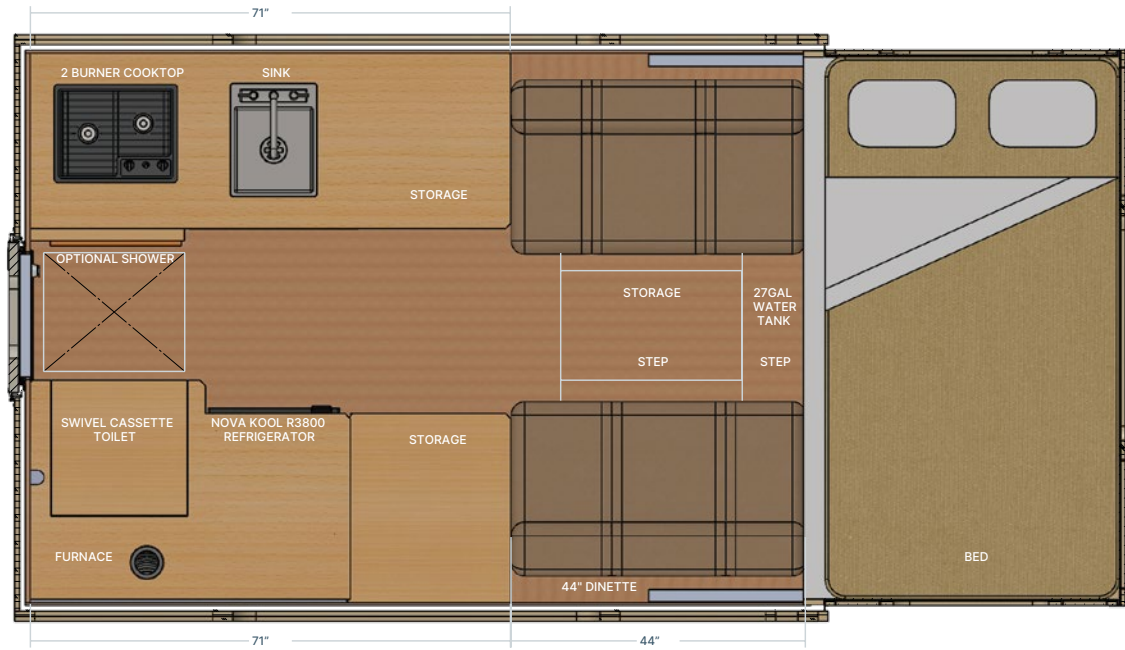

1000 SI

44" SIDE DINETTE