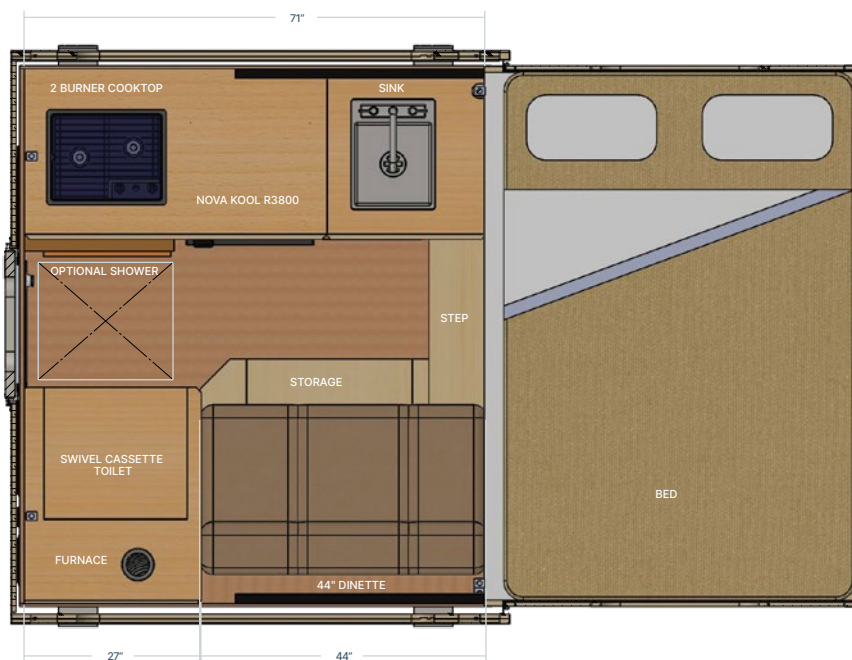

### SPECIFICATIONS

Floor Length	71"
Overall Length	125"
Width	83.5"
Interior Height	75"
Exterior Height	62.5" Lowered, 83.5" Raised
Truck Type	Short Bed

### SPECIFICATIONS

Floor Length	93.5"
Overall Length	150.5"
Width	83.5"
Interior Height	75"
Exterior Height	62.5" Lowered, 83.5" Raised
Truck Type	Long or Short Bed

### SPECIFICATIONS

Floor Length	102"
Overall Length	159"
Width	83.5"
Interior Height	75"
Exterior Height	62.5" Lowered, 83.5" Raised
Truck Type	Long or Short Bed

### SPECIFICATIONS

Floor Length	117.5"
Overall Length	174.5"
Width	83.5"
Interior Height	75"
Exterior Height	62.5" Lowered, 83.5" Raised
Truck Type	Long Bed