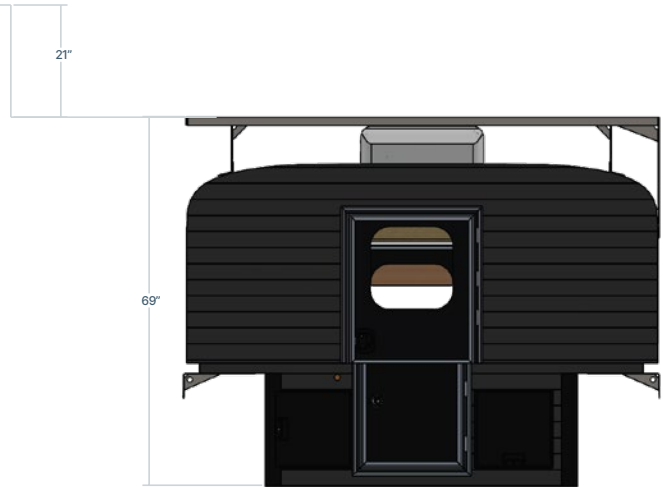

CAMPER ELEVATIONS