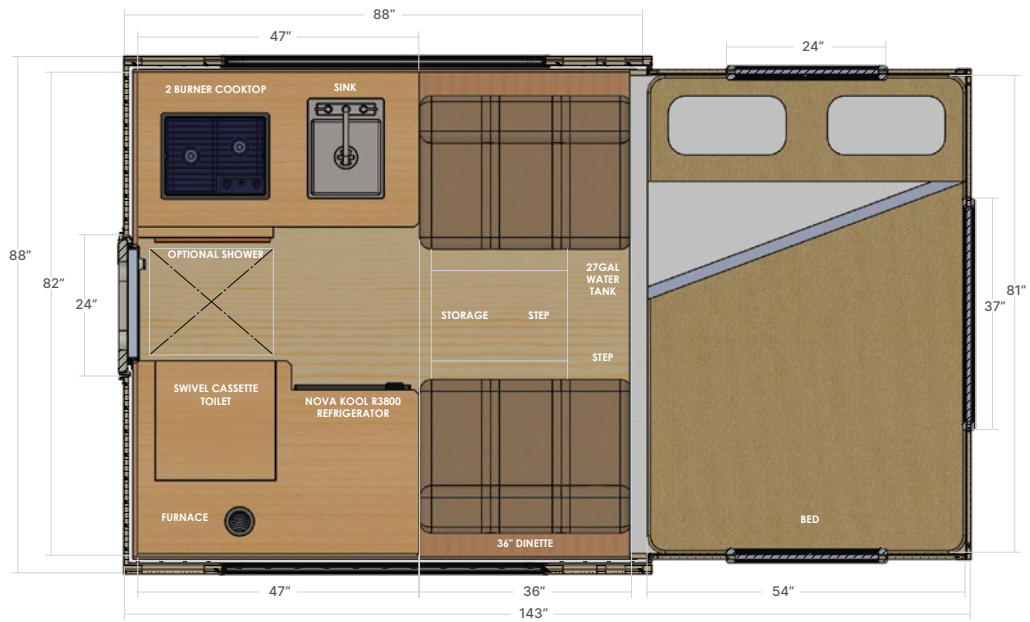

### SPECIFICATIONS

Floor Length	71"
Overall Length	125"
Width	83.5"
Interior Height	75"
Exterior Height	62.5" Lowered, 83.5" Raised
Truck Type	Short Bed

### SPECIFICATIONS

Floor Length	80"
Overall Length	137"
Width	83.5"
Interior Height	75"
Exterior Height	62.5" Lowered, 83.5" Raised
Truck Type	Short Bed

### SPECIFICATIONS

Floor Length	85.5"
Overall Length	142.5"
Width	83.5"
Interior Height	75"
Exterior Height	62.5" Lowered, 83.5" Raised
Truck Type	Short Bed

### SPECIFICATIONS

Floor Length	117.5"
Overall Length	174.5"
Width	83.5"
Interior Height	75"
Exterior Height	62.5" Lowered, 83.5" Raised
Truck Type	Long Bed